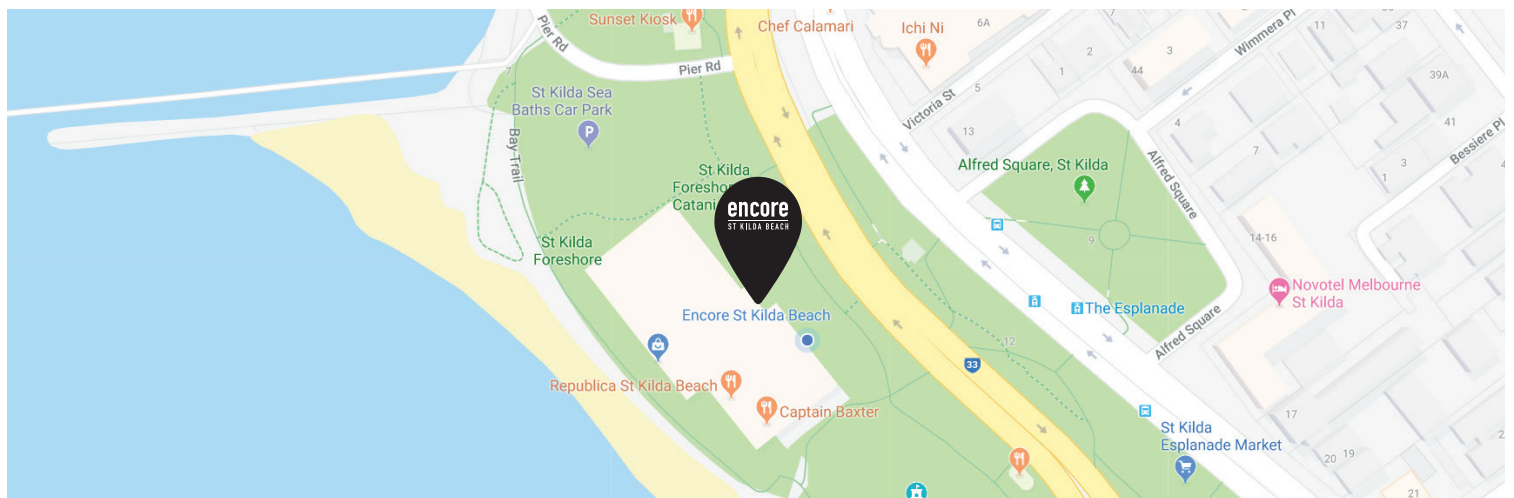

Location Guide

WHERE IS ENCORE?

Encore St Kilda is situated in the St Kilda Sea Baths Complex.
6/10-18 Jacka Blvd, St Kilda VIC 3182.

WHAT ARE THE PARKING OPTIONS AVAILABLE?

There are 420 car spaces available within the St Kilda Sea Baths Complex.

TRAM SERVICES TO ST KILDA

No. 3: East Malvern - St Kilda - Melb Uni

No. 16: Kew - St Kilda - Melb Uni

No. 67: Carnegie - St Kilda - Melb Uni

No. 79: North Richmond - St Kilda

No. 96: East Brunswick - St Kilda

BUS SERVICE TO ST KILDA

No. 246: La Trobe Uni - Clifton Hill - StKilda

No. 600/922/923: Southland - Sandringham - St Kilda

No. 606: Port Melbourne - St. Kilda

No. 623: Glen Waverly - Chadstone - St Kilda

encore
ST KILDA BEACH